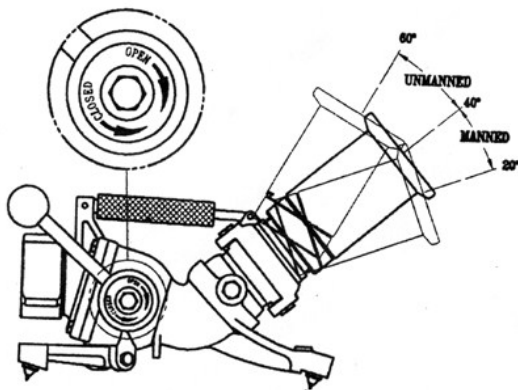

1900ltr Portable Monitor

The Flameskill 1900ltr Portable Monitor is a highly manoeuvrable and light weight monitor. A compact and low profile design makes it stable in operation for single person use. The 1900ltr Portable Monitor is also able to be used unmanned at the scene of the fire to help save on man power.

This monitor is ideal for quick attack operations with flow rates up to 1900 Litres/Min. Adjustable elevation between 30° to 60° unmanned, down to 20° when manned. Also horizontal rotation is adjustable 20° either side of the centre.

Technical Data

Maximum flow:	1900 Litres/Min
Maximum safe operation:	10 bar (150psi)
Material:	Monitor body, hard coated anodised aluminium and tough powder coating. Carbide tip spikes.
Weight:	7kg
Inlet:	2.5" Instantaneous or most International fittings
Outlet:	2.5" BSP Male