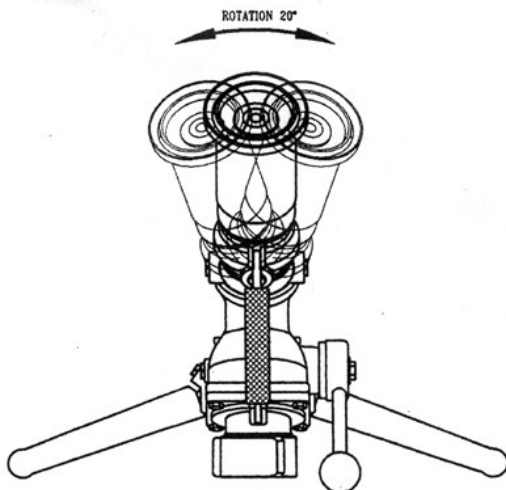

1900ltr Portable Monitor

The Flameskill 1900ltr Portable Monitor is a highly manoeuvrable and light weight monitor. A compact and low profile design makes it stable in operation for single person use. The 1900ltr Portable Monitor is also able to be used unmanned at the scene of the fire to help save on man power.

This monitor is ideal for quick attack operations with flow rates up to 1900 Litres/Min. Adjustable elevation between 30° to 60° unmanned, down to 20° when manned. Also horizontal rotation is adjustable 20° either side of the centre.

Technical Data

Maximum flow:	1900 Litres/Min
Maximum safe operation:	10 bar (150psi)
Material:	Monitor body, hard coated anodised aluminium and tough powder coating. Carbide tip spikes.
Weight:	7kg
Inlet:	2.5" Instantaneous or most International fittings
Outlet:	2.5" BSP Male