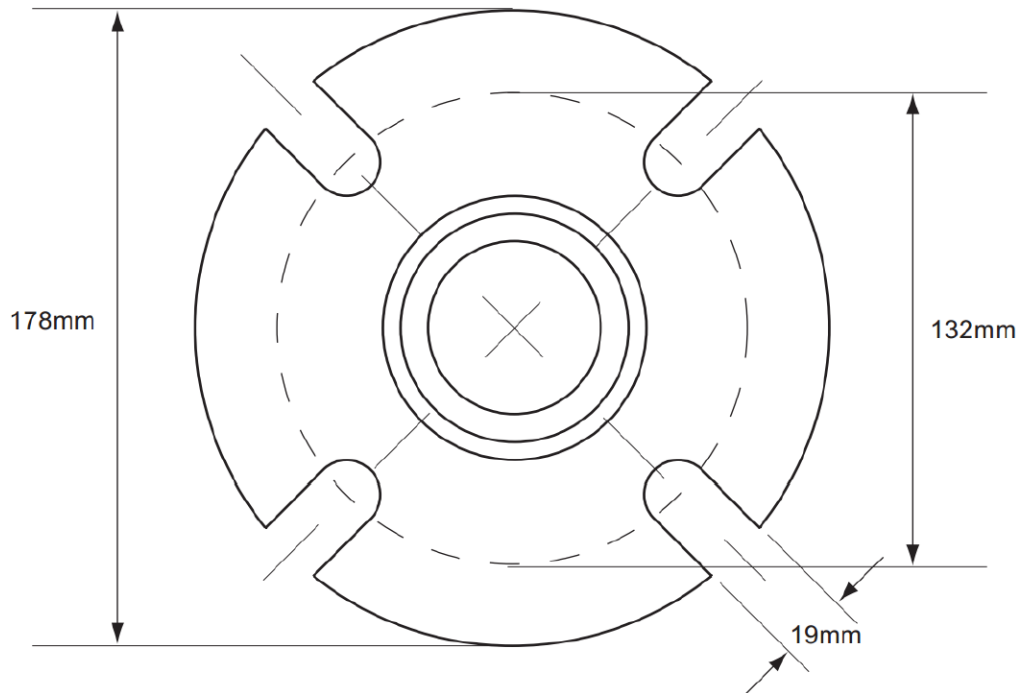

International Ship to Shore Flange Adaptor

PLAN VIEW

FlameSkill Ltd
1 Morton Peto Estate
Great Yarmouth
Norfolk
NR31 0LT
Tel: 01493 440464
Email: admin@flameskill.co.uk
Web: www.flameskill.co.uk