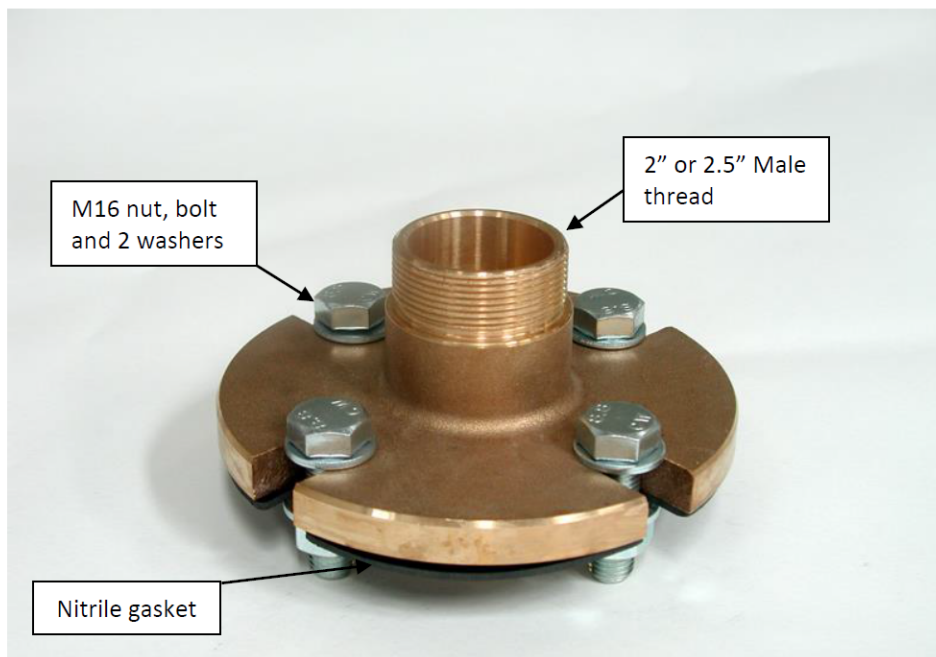

International Ship to Shore Flange Adaptor

PLAN VIEW

FlameSkill Ltd
1 Morton Peto Estate
Great Yarmouth
Norfolk
NR31 0LT
Tel: 01493 440464
Email: admin@flameskill.co.uk
Web: www.flameskill.co.uk