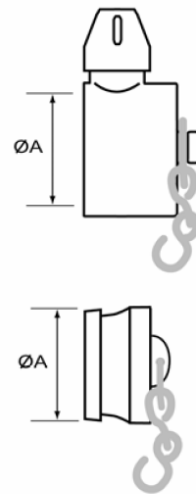

2.5" Instantaneous Couplings

Delivery Hose Coupling

<i>Description</i>	$\varnothing A$	$\varnothing B$	<i>Stock Ref No.</i>
2½" INST x 25mm Hose Tail	2½"	25	COG000025
2½" INST x 38mm Hose Tail	2½"	38	COG000038
2½" INST x 45mm Hose Tail	2½"	45	COG000045
2½" INST x 52mm Hose Tail	2½"	52	COG000052
2½" INST x 64mm Hose Tail	2½"	64	COG000064
2½" INST x 70mm Hose Tail	2½"	70	COG000070

Blank Cap & Chain

<i>Description</i>	$\varnothing A$	<i>Stock Ref No.</i>
2½" INST Blank Cap	65	BLG000100
2½" INST Blank Plug	65	BLG000200

Sealing Ring & Spares

<i>Description</i>	<i>Stock Ref No.</i>
2½" INST Washers	XWS000003