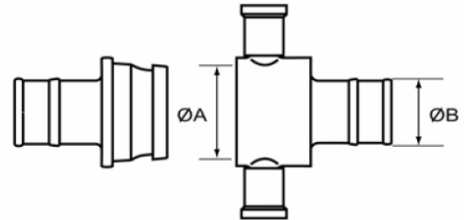

2.5" Instantaneous Couplings

Delivery Hose Coupling

<i>Description</i>	$\varnothing A$	$\varnothing B$	<i>Stock Ref No.</i>
2½" INST x 25mm Hose Tail	2½"	25	COG000025
2½" INST x 38mm Hose Tail	2½"	38	COG000038
2½" INST x 45mm Hose Tail	2½"	45	COG000045
2½" INST x 52mm Hose Tail	2½"	52	COG000052
2½" INST x 64mm Hose Tail	2½"	64	COG000064
2½" INST x 70mm Hose Tail	2½"	70	COG000070

Blank Cap & Chain

<i>Description</i>	$\varnothing A$	<i>Stock Ref No.</i>
2½" INST Blank Cap	65	BLG000100
2½" INST Blank Plug	65	BLG000200

Sealing Ring & Spares

<i>Description</i>	<i>Stock Ref No.</i>
2½" INST Washers	XWS000003