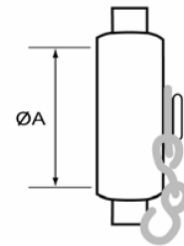

American (NH) Couplings

Delivery Hose Coupling

<i>Description</i>	$\varnothing A$	$\varnothing B$	<i>Stock Ref No.</i>
1½" NH x 38mm Hose Tail	1½"	38	COG410038
1½" NH x 45mm Hose Tail	1½"	45	COG410045
2½" NH x 38mm Hose Tail	2½"	38	COG420038
2½" NH x 45mm Hose Tail	2½"	45	COG420045
2½" NH x 52mm Hose Tail	2½"	52	COG420052
2½" NH x 64mm Hose Tail	2½"	64	COG420064
2½" NH x 70mm Hose Tail	2½"	70	COG420070
2½" NH x 75mm Hose Tail	2½"	75	COG420075

Blank Cap & Chain

<i>Description</i>	$\varnothing A$	<i>Stock Ref No.</i>
1½" NH Female	1½"	BLG410100
1½" NH Male	1½"	BLG410200
2½" NH Female	2½"	BLG420100
2½" NH Male	2½"	BLG420200

Sealing Ring & Spares

<i>Description</i>	<i>Stock Ref No.</i>
1½" NH Washers	XWS410001
2½" NH Washers	XWS420001
Pin Lug Spanner (Multi)	COS440001

FlameSkill Ltd
 1 Morton Peto Estate
 Great Yarmouth
 Norfolk
 NR31 0LT
 Tel: 01493 440464
 Email: admin@flameskill.co.uk
 Web: www.flameskill.co.uk