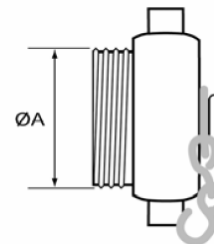

American (NH) Couplings

Delivery Hose Coupling

<i>Description</i>	$\varnothing A$	$\varnothing B$	<i>Stock Ref No.</i>
1½" NH x 38mm Hose Tail	1½"	38	COG410038
1½" NH x 45mm Hose Tail	1½"	45	COG410045
2½" NH x 38mm Hose Tail	2½"	38	COG420038
2½" NH x 45mm Hose Tail	2½"	45	COG420045
2½" NH x 52mm Hose Tail	2½"	52	COG420052
2½" NH x 64mm Hose Tail	2½"	64	COG420064
2½" NH x 70mm Hose Tail	2½"	70	COG420070
2½" NH x 75mm Hose Tail	2½"	75	COG420075

Blank Cap & Chain

<i>Description</i>	$\varnothing A$	<i>Stock Ref No.</i>
1½" NH Female	1½"	BLG410100
1½" NH Male	1½"	BLG410200
2½" NH Female	2½"	BLG420100
2½" NH Male	2½"	BLG420200

Sealing Ring & Spares

<i>Description</i>	<i>Stock Ref No.</i>
1½" NH Washers	XWS410001
2½" NH Washers	XWS420001
Pin Lug Spanner (Multi)	COS440001

FlameSkill Ltd
 1 Morton Peto Estate
 Great Yarmouth
 Norfolk
 NR31 0LT
 Tel: 01493 440464
 Email: admin@flameskill.co.uk
 Web: www.flameskill.co.uk