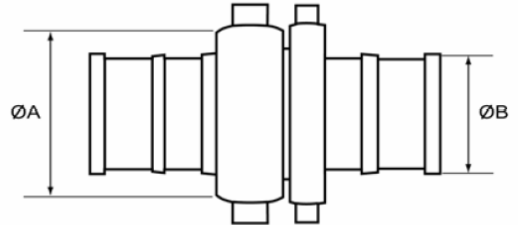

American (NH) Couplings

Delivery Hose Coupling

<i>Description</i>	$\varnothing A$	$\varnothing B$	<i>Stock Ref No.</i>
1½" NH x 38mm Hose Tail	1½"	38	COG410038
1½" NH x 45mm Hose Tail	1½"	45	COG410045
2½" NH x 38mm Hose Tail	2½"	38	COG420038
2½" NH x 45mm Hose Tail	2½"	45	COG420045
2½" NH x 52mm Hose Tail	2½"	52	COG420052
2½" NH x 64mm Hose Tail	2½"	64	COG420064
2½" NH x 70mm Hose Tail	2½"	70	COG420070
2½" NH x 75mm Hose Tail	2½"	75	COG420075

Blank Cap & Chain

<i>Description</i>	$\varnothing A$	<i>Stock Ref No.</i>
1½" NH Female	1½"	BLG410100
1½" NH Male	1½"	BLG410200
2½" NH Female	2½"	BLG420100
2½" NH Male	2½"	BLG420200

Sealing Ring & Spares