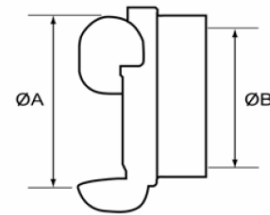

Barcelona Couplings & Adaptors

Delivery Hose Coupling

Description	ØA	ØB	Stock Ref No.
Barcelona 25 x 38mm Hose Tail	42	38	COG059938
Barcelona 45 x 38mm Hose Tail	62	38	COG069938
Barcelona 45 x 45mm Hose Tail	62	45	COG069945
Barcelona 45 x 52mm Hose Tail	62	52	COG069952
Barcelona 70 x 38mm Hose Tail	85	38	COG079938
Barcelona 70 x 45mm Hose Tail	85	45	COG079945
Barcelona 70 x 52mm Hose Tail	85	52	COG079952
Barcelona 70 x 64mm Hose Tail	85	64	COG079964
Barcelona 70 x 70mm Hose Tail	85	70	COG079970

Female Adaptors

Description	ØA	ØB	Stock Ref No.
Barcelona 25	42	1" BSP Female	ADG051004
Barcelona 45	62	1" BSP Female	ADG061004
Barcelona 45	62	1½" BSP Female	ADG061006
Barcelona 45	62	2" BSP Female	ADG061008
Barcelona 70	85	2" BSP Female	ADG071008
Barcelona 70	85	2½" BSP Female	ADG071009

Male Adaptors

Description	ØA	ØB	Stock Ref No.
Barcelona 25	42	1" BSP Male	ADG051024
Barcelona 45	62	1½" BSP Male	ADG061026
Barcelona 45	62	2" BSP Male	ADG061028
Barcelona 70	85	2" BSP Male	ADG071028
Barcelona 70	85	2½" BSP Male	ADG071029

Blank Cap & Chain

Description	ØA	Stock Ref No.
Barcelona 25 Blank Cap	42	BLG059900
Barcelona 45 Blank Cap	62	BLG069900
Barcelona 70 Blank Cap	85	BLG079900

Sealing Ring & Spares

Description	Stock Ref No.
Barcelona 25 Washers	XWS050001
Barcelona 45 Washers	XWS060001
Barcelona 70 Washers	XWS070001