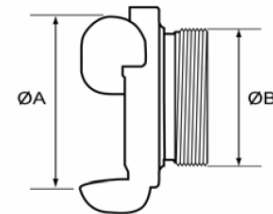

Barcelona Couplings & Adaptors

Delivery Hose Coupling

Description	ØA	ØB	Stock Ref No.
Barcelona 25 x 38mm Hose Tail	42	38	COG059938
Barcelona 45 x 38mm Hose Tail	62	38	COG069938
Barcelona 45 x 45mm Hose Tail	62	45	COG069945
Barcelona 45 x 52mm Hose Tail	62	52	COG069952
Barcelona 70 x 38mm Hose Tail	85	38	COG079938
Barcelona 70 x 45mm Hose Tail	85	45	COG079945
Barcelona 70 x 52mm Hose Tail	85	52	COG079952
Barcelona 70 x 64mm Hose Tail	85	64	COG079964
Barcelona 70 x 70mm Hose Tail	85	70	COG079970

Female Adaptors

Description	ØA	ØB	Stock Ref No.
Barcelona 25	42	1" BSP Female	ADG051004
Barcelona 45	62	1" BSP Female	ADG061004
Barcelona 45	62	1½" BSP Female	ADG061006
Barcelona 45	62	2" BSP Female	ADG061008
Barcelona 70	85	2" BSP Female	ADG071008
Barcelona 70	85	2½" BSP Female	ADG071009

Male Adaptors

Description	ØA	ØB	Stock Ref No.
Barcelona 25	42	1" BSP Male	ADG051024
Barcelona 45	62	1½" BSP Male	ADG061026
Barcelona 45	62	2" BSP Male	ADG061028
Barcelona 70	85	2" BSP Male	ADG071028
Barcelona 70	85	2½" BSP Male	ADG071029

Blank Cap & Chain

Description	ØA	Stock Ref No.
Barcelona 25 Blank Cap	42	BLG059900
Barcelona 45 Blank Cap	62	BLG069900
Barcelona 70 Blank Cap	85	BLG079900

Sealing Ring & Spares

Description	Stock Ref No.
Barcelona 25 Washers	XWS050001
Barcelona 45 Washers	XWS060001
Barcelona 70 Washers	XWS070001