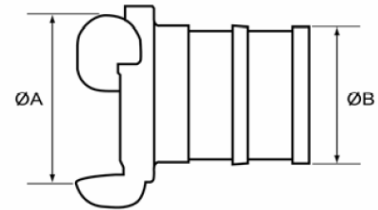

Barcelona Couplings & Adaptors

Delivery Hose Coupling

Description	ØA	ØB	Stock Ref No.
Barcelona 25 x 38mm Hose Tail	42	38	COG059938
Barcelona 45 x 38mm Hose Tail	62	38	COG069938
Barcelona 45 x 45mm Hose Tail	62	45	COG069945
Barcelona 45 x 52mm Hose Tail	62	52	COG069952
Barcelona 70 x 38mm Hose Tail	85	38	COG079938
Barcelona 70 x 45mm Hose Tail	85	45	COG079945
Barcelona 70 x 52mm Hose Tail	85	52	COG079952
Barcelona 70 x 64mm Hose Tail	85	64	COG079964
Barcelona 70 x 70mm Hose Tail	85	70	COG079970

Female Adaptors

Description	ØA	ØB	Stock Ref No.
Barcelona 25	42	1" BSP Female	ADG051004
Barcelona 45	62	1" BSP Female	ADG061004
Barcelona 45	62	1½" BSP Female	ADG061006
Barcelona 45	62	2" BSP Female	ADG061008
Barcelona 70	85	2" BSP Female	ADG071008
Barcelona 70	85	2½" BSP Female	ADG071009

Male Adaptors

Description	ØA	ØB	Stock Ref No.
Barcelona 25	42	1" BSP Male	ADG051024
Barcelona 45	62	1½" BSP Male	ADG061026
Barcelona 45	62	2" BSP Male	ADG061028
Barcelona 70	85	2" BSP Male	ADG071028
Barcelona 70	85	2½" BSP Male	ADG071029

Blank Cap & Chain

Description	ØA	Stock Ref No.
Barcelona 25 Blank Cap	42	BLG059900
Barcelona 45 Blank Cap	62	BLG069900
Barcelona 70 Blank Cap	85	BLG079900

Sealing Ring & Spares

Description	Stock Ref No.
Barcelona 25 Washers	XWS050001
Barcelona 45 Washers	XWS060001
Barcelona 70 Washers	XWS070001