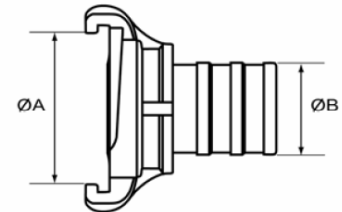

GOST Couplings & Adaptors

Delivery Hose Coupling

Description	ØA	ØB	Stock Ref No.
Gost 50 x 38mm Hose Tail	79	38	COG209938
Gost 50 x 52mm Hose Tail	79	52	COG209938
Gost 70 x 38mm Hose Tail	96	38	COG219938
Gost 70 x 52mm Hose Tail	96	52	COG219952
Gost 70 x 64mm Hose Tail	96	64	COG219964
Gost 80 x 64mm Hose Tail	108	64	COG229964
Gost 80 x 75mm Hose Tail	108	75	COG229964

Female Adaptors

Description	ØA	ØB	Stock Ref No.
Gost 50	79	2" BSP Female	ADG201008
Gost 50	79	2½" BSP Female	ADG201009
Gost 70	96	2" BSP Female	ADG211008
Gost 70	96	2½" BSP Female	ADG211009
Gost 80	108	2" BSP Female	ADG221008
Gost 80	108	2½" BSP Female	ADG221009
Gost 80	108	3" BSP Female	ADG221010

Male Adaptors

Description	ØA	ØB	Stock Ref No.
Gost 50	79	2" BSP Male	ADG201028
Gost 50	79	2½" BSP Male	ADG201029
Gost 70	96	2" BSP Male	ADG211028
Gost 70	96	2½" BSP Male	ADG211029
Gost 80	108	2" BSP Male	ADG221028
Gost 80	108	2½" BSP Male	ADG221029
Gost 80	108	3" BSP Male	ADG221010

Blank Cap & Chain

Description	ØA	Stock Ref No.
Gost 50 Blank Cap	79	BLG209900
Gost 70 Blank Cap	96	BLG219900
Gost 80 Blank Cap	108	BLG229900

Sealing Ring & Spares

Description	Stock Ref No.
Gost 50 Washers	XWS200001
Gost 70 Washers	XWS210001
Gost 80 Washers	XWS220001