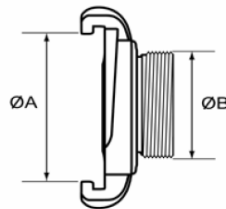

GOST Couplings & Adaptors

Delivery Hose Coupling

Description	ØA	ØB	Stock Ref No.
Gost 50 x 38mm Hose Tail	79	38	COG209938
Gost 50 x 52mm Hose Tail	79	52	COG209938
Gost 70 x 38mm Hose Tail	96	38	COG219938
Gost 70 x 52mm Hose Tail	96	52	COG219952
Gost 70 x 64mm Hose Tail	96	64	COG219964
Gost 80 x 64mm Hose Tail	108	64	COG229964
Gost 80 x 75mm Hose Tail	108	75	COG229964

Female Adaptors

Description	ØA	ØB	Stock Ref No.
Gost 50	79	2" BSP Female	ADG201008
Gost 50	79	2½" BSP Female	ADG201009
Gost 70	96	2" BSP Female	ADG211008
Gost 70	96	2½" BSP Female	ADG211009
Gost 80	108	2" BSP Female	ADG221008
Gost 80	108	2½" BSP Female	ADG221009
Gost 80	108	3" BSP Female	ADG221010

Male Adaptors

Description	ØA	ØB	Stock Ref No.
Gost 50	79	2" BSP Male	ADG201028
Gost 50	79	2½" BSP Male	ADG201029
Gost 70	96	2" BSP Male	ADG211028
Gost 70	96	2½" BSP Male	ADG211029
Gost 80	108	2" BSP Male	ADG221028
Gost 80	108	2½" BSP Male	ADG221029
Gost 80	108	3" BSP Male	ADG221010

Blank Cap & Chain

Description	ØA	Stock Ref No.
Gost 50 Blank Cap	79	BLG209900
Gost 70 Blank Cap	96	BLG219900
Gost 80 Blank Cap	108	BLG229900

Sealing Ring & Spares

Description	Stock Ref No.
Gost 50 Washers	XWS200001
Gost 70 Washers	XWS210001
Gost 80 Washers	XWS220001