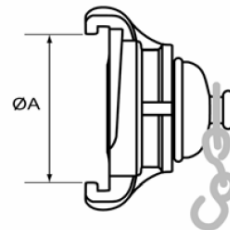

GOST Couplings & Adaptors

Delivery Hose Coupling

Description	ØA	ØB	Stock Ref No.
Gost 50 x 38mm Hose Tail	79	38	COG209938
Gost 50 x 52mm Hose Tail	79	52	COG209938
Gost 70 x 38mm Hose Tail	96	38	COG219938
Gost 70 x 52mm Hose Tail	96	52	COG219952
Gost 70 x 64mm Hose Tail	96	64	COG219964
Gost 80 x 64mm Hose Tail	108	64	COG229964
Gost 80 x 75mm Hose Tail	108	75	COG229964

Female Adaptors

Description	ØA	ØB	Stock Ref No.
Gost 50	79	2" BSP Female	ADG201008
Gost 50	79	2½" BSP Female	ADG201009
Gost 70	96	2" BSP Female	ADG211008
Gost 70	96	2½" BSP Female	ADG211009
Gost 80	108	2" BSP Female	ADG221008
Gost 80	108	2½" BSP Female	ADG221009
Gost 80	108	3" BSP Female	ADG221010

Male Adaptors

Description	ØA	ØB	Stock Ref No.
Gost 50	79	2" BSP Male	ADG201028
Gost 50	79	2½" BSP Male	ADG201029
Gost 70	96	2" BSP Male	ADG211028
Gost 70	96	2½" BSP Male	ADG211029
Gost 80	108	2" BSP Male	ADG221028
Gost 80	108	2½" BSP Male	ADG221029
Gost 80	108	3" BSP Male	ADG221010

Blank Cap & Chain

Description	ØA	Stock Ref No.
Gost 50 Blank Cap	79	BLG209900
Gost 70 Blank Cap	96	BLG219900
Gost 80 Blank Cap	108	BLG229900

Sealing Ring & Spares

Description	Stock Ref No.
Gost 50 Washers	XWS200001
Gost 70 Washers	XWS210001
Gost 80 Washers	XWS220001