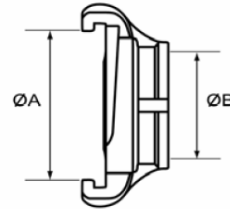

GOST Couplings & Adaptors

Delivery Hose Coupling

Description	ØA	ØB	Stock Ref No.
Gost 50 x 38mm Hose Tail	79	38	COG209938
Gost 50 x 52mm Hose Tail	79	52	COG209938
Gost 70 x 38mm Hose Tail	96	38	COG219938
Gost 70 x 52mm Hose Tail	96	52	COG219952
Gost 70 x 64mm Hose Tail	96	64	COG219964
Gost 80 x 64mm Hose Tail	108	64	COG229964
Gost 80 x 75mm Hose Tail	108	75	COG229964

Female Adaptors

Description	ØA	ØB	Stock Ref No.
Gost 50	79	2" BSP Female	ADG201008
Gost 50	79	2½" BSP Female	ADG201009
Gost 70	96	2" BSP Female	ADG211008
Gost 70	96	2½" BSP Female	ADG211009
Gost 80	108	2" BSP Female	ADG221008
Gost 80	108	2½" BSP Female	ADG221009
Gost 80	108	3" BSP Female	ADG221010

Male Adaptors

Description	ØA	ØB	Stock Ref No.
Gost 50	79	2" BSP Male	ADG201028
Gost 50	79	2½" BSP Male	ADG201029
Gost 70	96	2" BSP Male	ADG211028
Gost 70	96	2½" BSP Male	ADG211029
Gost 80	108	2" BSP Male	ADG221028
Gost 80	108	2½" BSP Male	ADG221029
Gost 80	108	3" BSP Male	ADG221010

Blank Cap & Chain

Description	ØA	Stock Ref No.
Gost 50 Blank Cap	79	BLG209900
Gost 70 Blank Cap	96	BLG219900
Gost 80 Blank Cap	108	BLG229900

Sealing Ring & Spares

Description	Stock Ref No.
Gost 50 Washers	XWS200001
Gost 70 Washers	XWS210001
Gost 80 Washers	XWS220001