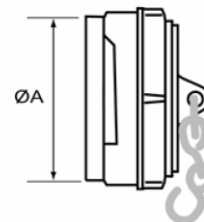

Guillemin Couplings & Adaptors

Delivery Hose Coupling

Description	ØA	ØB	Stock Ref No.
Guillemin 40 x 38mm Hose Tail	55	38	COG259938
Guillemin 40 x 45mm Hose Tail	55	45	COG259945
Guillemin 65 x 38mm Hose Tail	84	38	COG269938
Guillemin 65 x 45mm Hose Tail	84	45	COG269945
Guillemin 65 x 52mm Hose Tail	84	52	COG269952
Guillemin 65 x 64mm Hose Tail	84	64	COG269964
Guillemin 65 x 70mm Hose Tail	84	70	COG269970
Guillemin 65 x 75mm Hose Tail	84	75	COG269975

Female Adaptors

Description	ØA	ØB	Stock Ref No.
Guillemin 40	55	1½" BSP Female	ADG251006
Guillemin 40	55	2" BSP Female	ADG251008
Guillemin 65	84	2" BSP Female	ADG261008
Guillemin 65	84	2½" BSP Female	ADG261009
Guillemin 65	84	3" BSP Female	ADG261010

Blank Cap & Chain

Description	ØA	Stock Ref No.
Guillemin 40 Blank Cap	55	BLG259900
Guillemin 65 Blank Cap	84	BLG269900

Sealing Ring & Spares

Description	Stock Ref No.
Guillemin 40 Washers	XWS250001
Guillemin 65 Washers	XWS260001