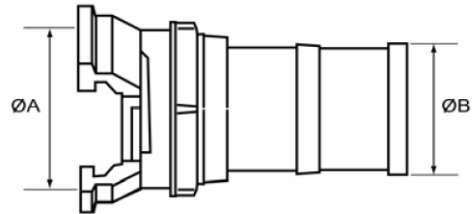

Guillemin Couplings & Adaptors

Delivery Hose Coupling

Description	ØA	ØB	Stock Ref No.
Guillemin 40 x 38mm Hose Tail	55	38	COG259938
Guillemin 40 x 45mm Hose Tail	55	45	COG259945
Guillemin 65 x 38mm Hose Tail	84	38	COG269938
Guillemin 65 x 45mm Hose Tail	84	45	COG269945
Guillemin 65 x 52mm Hose Tail	84	52	COG269952
Guillemin 65 x 64mm Hose Tail	84	64	COG269964
Guillemin 65 x 70mm Hose Tail	84	70	COG269970
Guillemin 65 x 75mm Hose Tail	84	75	COG269975

Female Adaptors

Description	ØA	ØB	Stock Ref No.
Guillemin 40	55	1½" BSP Female	ADG251006
Guillemin 40	55	2" BSP Female	ADG251008
Guillemin 65	84	2" BSP Female	ADG261008
Guillemin 65	84	2½" BSP Female	ADG261009
Guillemin 65	84	3" BSP Female	ADG261010