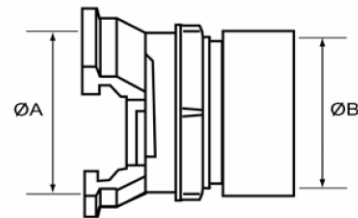

Female Adaptors

Description	ØA	ØB	Stock Ref No.
Guillemin 40	55	1½" BSP Female	ADG251006
Guillemin 40	55	2" BSP Female	ADG251008
Guillemin 65	84	2" BSP Female	ADG261008
Guillemin 65	84	2½" BSP Female	ADG261009
Guillemin 65	84	3" BSP Female	ADG261010