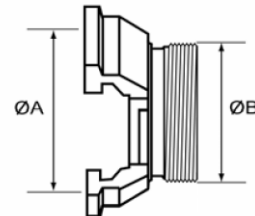

Male Adaptors

Description	ØA	ØB	Stock Ref No.
Guillemin 40	55	1½" BSP Male	ADG251026
Guillemin 40	55	2" BSP Male	ADG251028
Guillemin 65	84	2" BSP Male	ADG261028
Guillemin 65	84	2½" BSP Male	ADG261029
Guillemin 65	84	3" BSP Male	ADG261030