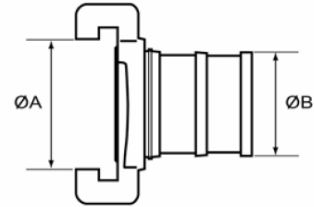

Nakajima Couplings & Adaptors (JIS)

Delivery Hose Coupling

Description	ØA	ØB	Stock Ref No.
Nakajima 40A x 38mm Hose Tail	61	38	COG359938
Nakajima 50A x 52mm Hose Tail	74	52	COG369952
Nakajima 65A x 38mm Hose Tail	92	38	COG379938
Nakajima 65A x 52mm Hose Tail	92	52	COG379952
Nakajima 65A x 64mm Hose Tail	92	64	COG379964

Female Adaptors

Description	ØA	ØB	Stock Ref No.
Nakajima 40A	61	1" BSP Female	ADG351004
Nakajima 40A	61	1½" BSP Female	ADG351006
Nakajima 40A	61	2" BSP Female	ADG351008
Nakajima 50A	74	2" BSP Female	ADG361008
Nakajima 65A	92	2" BSP Female	ADG371008
Nakajima 65A	92	2½" BSP Female	ADG371009