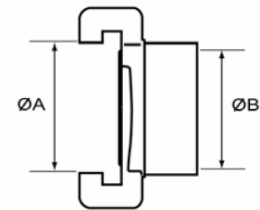

Nakajima Couplings & Adaptors (JIS)

Delivery Hose Coupling

Description	ØA	ØB	Stock Ref No.
Nakajima 40A x 38mm Hose Tail	61	38	COG359938
Nakajima 50A x 52mm Hose Tail	74	52	COG369952
Nakajima 65A x 38mm Hose Tail	92	38	COG379938
Nakajima 65A x 52mm Hose Tail	92	52	COG379952
Nakajima 65A x 64mm Hose Tail	92	64	COG379964

Female Adaptors

Description	ØA	ØB	Stock Ref No.
Nakajima 40A	61	1" BSP Female	ADG351004
Nakajima 40A	61	1½" BSP Female	ADG351006
Nakajima 40A	61	2" BSP Female	ADG351008
Nakajima 50A	74	2" BSP Female	ADG361008
Nakajima 65A	92	2" BSP Female	ADG371008
Nakajima 65A	92	2½" BSP Female	ADG371009

Male Adaptors

Description	ØA	ØB	Stock Ref No.
Nakajima 40A	61	1½" BSP Male	ADG351026
Nakajima 50A	74	2" BSP Male	ADG361028
Nakajima 65A	92	2" BSP Male	ADG371028
Nakajima 65A	92	2½" BSP Male	ADG371029

Blank Cap & Chain