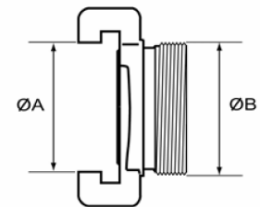

Nakajima Couplings & Adaptors (JIS)

Delivery Hose Coupling

Description	ØA	ØB	Stock Ref No.
Nakajima 40A x 38mm Hose Tail	61	38	COG359938
Nakajima 50A x 52mm Hose Tail	74	52	COG369952
Nakajima 65A x 38mm Hose Tail	92	38	COG379938
Nakajima 65A x 52mm Hose Tail	92	52	COG379952
Nakajima 65A x 64mm Hose Tail	92	64	COG379964

Female Adaptors

Description	ØA	ØB	Stock Ref No.
Nakajima 40A	61	1" BSP Female	ADG351004
Nakajima 40A	61	1½" BSP Female	ADG351006
Nakajima 40A	61	2" BSP Female	ADG351008
Nakajima 50A	74	2" BSP Female	ADG361008
Nakajima 65A	92	2" BSP Female	ADG371008
Nakajima 65A	92	2½" BSP Female	ADG371009

Male Adaptors

Description	ØA	ØB	Stock Ref No.
Nakajima 40A	61	1½" BSP Male	ADG351026
Nakajima 50A	74	2" BSP Male	ADG361028
Nakajima 65A	92	2" BSP Male	ADG371028
Nakajima 65A	92	2½" BSP Male	ADG371029

Blank Cap & Chain

Description	ØA	Stock Ref No.
Nakajima 40A Blank Cap	61	BLG359900
Nakajima 50A Blank Cap	74	BLG369900
Nakajima 65A Blank Cap	92	BLG379900

Sealing Ring & Spares

Description	Stock Ref No.
Nakajima 40A Washers	XWS350001
Nakajima 50A Washers	XWS360001
Nakajima 65A Washers	XWS370001