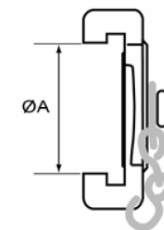

Nakajima Couplings & Adaptors (JIS)

Delivery Hose Coupling

Description	ØA	ØB	Stock Ref No.
Nakajima 40A x 38mm Hose Tail	61	38	COG359938
Nakajima 50A x 52mm Hose Tail	74	52	COG369952
Nakajima 65A x 38mm Hose Tail	92	38	COG379938
Nakajima 65A x 52mm Hose Tail	92	52	COG379952
Nakajima 65A x 64mm Hose Tail	92	64	COG379964

Female Adaptors

Description	ØA	ØB	Stock Ref No.
Nakajima 40A	61	1" BSP Female	ADG351004
Nakajima 40A	61	1½" BSP Female	ADG351006
Nakajima 40A	61	2" BSP Female	ADG351008
Nakajima 50A	74	2" BSP Female	ADG361008
Nakajima 65A	92	2" BSP Female	ADG371008
Nakajima 65A	92	2½" BSP Female	ADG371009

Male Adaptors

Description	ØA	ØB	Stock Ref No.
Nakajima 40A	61	1½" BSP Male	ADG351026
Nakajima 50A	74	2" BSP Male	ADG361028
Nakajima 65A	92	2" BSP Male	ADG371028
Nakajima 65A	92	2½" BSP Male	ADG371029

Blank Cap & Chain

Description	ØA	Stock Ref No.
Nakajima 40A Blank Cap	61	BLG359900
Nakajima 50A Blank Cap	74	BLG369900
Nakajima 65A Blank Cap	92	BLG379900

Sealing Ring & Spares

Description	Stock Ref No.
Nakajima 40A Washers	XWS350001
Nakajima 50A Washers	XWS360001
Nakajima 65A Washers	XWS370001