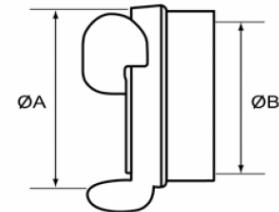

Rotta Couplings & Adaptors

Delivery Hose Coupling

<i>Description</i>	$\varnothing A$	$\varnothing B$	<i>Stock Ref No.</i>
Rotta 50 x 38mm Hose Tail	68	38	COG609938
Rotta 50 x 52mm Hose Tail	68	52	COG609952
Rotta 70 x 38mm Hose Tail	85	38	COG619938
Rotta 70 x 52mm Hose Tail	85	52	COG619952
Rotta 70 x 64mm Hose Tail	85	64	COG619964

Female Adaptors

<i>Description</i>	$\varnothing A$	$\varnothing B$	<i>Stock Ref No.</i>
Rotta 50	68	1½" BSP Female	ADG601006
Rotta 50	68	2" BSP Female	ADG601008
Rotta 70	85	2" BSP Female	ADG611008
Rotta 70	85	2½" BSP Female	ADG611009