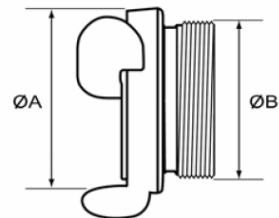

Rotta Couplings & Adaptors

Delivery Hose Coupling

<i>Description</i>	$\varnothing A$	$\varnothing B$	<i>Stock Ref No.</i>
Rotta 50 x 38mm Hose Tail	68	38	COG609938
Rotta 50 x 52mm Hose Tail	68	52	COG609952
Rotta 70 x 38mm Hose Tail	85	38	COG619938
Rotta 70 x 52mm Hose Tail	85	52	COG619952
Rotta 70 x 64mm Hose Tail	85	64	COG619964

Female Adaptors

<i>Description</i>	$\varnothing A$	$\varnothing B$	<i>Stock Ref No.</i>
Rotta 50	68	1½" BSP Female	ADG601006
Rotta 50	68	2" BSP Female	ADG601008
Rotta 70	85	2" BSP Female	ADG611008
Rotta 70	85	2½" BSP Female	ADG611009

Male Adaptors

<i>Description</i>	$\varnothing A$	$\varnothing B$	<i>Stock Ref No.</i>
Rotta 50	68	1½" BSP Male	ADG601026
Rotta 50	68	2" BSP Male	ADG601028
Rotta 70	85	2" BSP Male	ADG611028
Rotta 70	85	2½" BSP Male	ADG611009

Blank Cap & Chain

<i>Description</i>	$\varnothing A$	<i>Stock Ref No.</i>
Rotta 50 Blank Cap	68	BLG609900
Rotta 70 Blank Cap	85	BLG619900

Sealing Ring & Spares

<i>Description</i>	<i>Stock Ref No.</i>
Rotta 50 Washers	XWS600001
Rotta 70 Washers	XWS610001