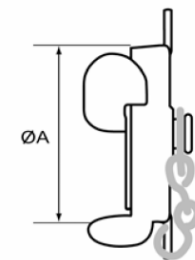

Rotta Couplings & Adaptors

Delivery Hose Coupling

<i>Description</i>	$\varnothing A$	$\varnothing B$	<i>Stock Ref No.</i>
Rotta 50 x 38mm Hose Tail	68	38	COG609938
Rotta 50 x 52mm Hose Tail	68	52	COG609952
Rotta 70 x 38mm Hose Tail	85	38	COG619938
Rotta 70 x 52mm Hose Tail	85	52	COG619952
Rotta 70 x 64mm Hose Tail	85	64	COG619964

Female Adaptors

<i>Description</i>	$\varnothing A$	$\varnothing B$	<i>Stock Ref No.</i>
Rotta 50	68	1½" BSP Female	ADG601006
Rotta 50	68	2" BSP Female	ADG601008
Rotta 70	85	2" BSP Female	ADG611008
Rotta 70	85	2½" BSP Female	ADG611009

Male Adaptors

<i>Description</i>	$\varnothing A$	$\varnothing B$	<i>Stock Ref No.</i>
Rotta 50	68	1½" BSP Male	ADG601026
Rotta 50	68	2" BSP Male	ADG601028
Rotta 70	85	2" BSP Male	ADG611028
Rotta 70	85	2½" BSP Male	ADG611009

Blank Cap & Chain

<i>Description</i>	$\varnothing A$	<i>Stock Ref No.</i>
Rotta 50 Blank Cap	68	BLG609900
Rotta 70 Blank Cap	85	BLG619900

Sealing Ring & Spares

<i>Description</i>	<i>Stock Ref No.</i>
Rotta 50 Washers	XWS600001
Rotta 70 Washers	XWS610001