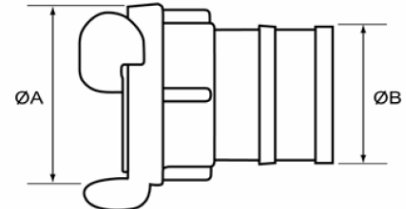

Rotta Couplings & Adaptors

Delivery Hose Coupling

<i>Description</i>	$\varnothing A$	$\varnothing B$	<i>Stock Ref No.</i>
Rotta 50 x 38mm Hose Tail	68	38	COG609938
Rotta 50 x 52mm Hose Tail	68	52	COG609952
Rotta 70 x 38mm Hose Tail	85	38	COG619938
Rotta 70 x 52mm Hose Tail	85	52	COG619952
Rotta 70 x 64mm Hose Tail	85	64	COG619964

Female Adaptors

<i>Description</i>	$\varnothing A$	$\varnothing B$	<i>Stock Ref No.</i>
Rotta 50	68	1½" BSP Female	ADG601006
Rotta 50	68	2" BSP Female	ADG601008
Rotta 70	85	2" BSP Female	ADG611008
Rotta 70	85	2½" BSP Female	ADG611009