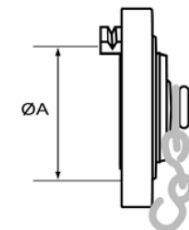

SMS Couplings & Adaptors

Delivery Hose Coupling

Description	ØA	ØB	Stock Ref No.
SMS 32 x 38mm Hose Tail	41	38	COG709938
SMS 63 x 25mm Hose Tail	76	25	COG719925
SMS 63 x 38mm Hose Tail	76	38	COG719938
SMS 63 x 52mm Hose Tail	76	52	COG719952
SMS 63 x 64mm Hose Tail	76	64	COG719964
SMS 63 x 75mm Hose Tail	76	75	COG719975

Female Adaptors

Description	ØA	ØB	Stock Ref No.
SMS 32	41	1" BSP Female	ADG701004
SMS 32	41	2" BSP Female	ADG701008
SMS 63	76	1" BSP Female	ADG711004
SMS 63	76	1½" BSP Female	ADG711006
SMS 63	76	2" BSP Female	ADG711008
SMS 63	76	2½" BSP Female	ADG711009
SMS 63	76	3" BSP Female	ADG711010

Blank Cap & Chain

Description	ØA	Stock Ref No.
SMS 32 Blank Cap	41	BLG709900
SMS 63 Blank Cap	76	BLG719900

Sealing Ring & Spares

Description	Stock Ref No.
SMS 32 Washers	XWS700001
SMS 63 Washers	XWS710001