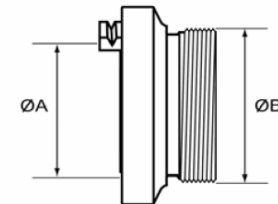

SMS Couplings & Adaptors

Delivery Hose Coupling

Description	ØA	ØB	Stock Ref No.
SMS 32 x 38mm Hose Tail	41	38	COG709938
SMS 63 x 25mm Hose Tail	76	25	COG719925
SMS 63 x 38mm Hose Tail	76	38	COG719938
SMS 63 x 52mm Hose Tail	76	52	COG719952
SMS 63 x 64mm Hose Tail	76	64	COG719964
SMS 63 x 75mm Hose Tail	76	75	COG719975

Female Adaptors

Description	ØA	ØB	Stock Ref No.
SMS 32	41	1" BSP Female	ADG701004
SMS 32	41	2" BSP Female	ADG701008
SMS 63	76	1" BSP Female	ADG711004
SMS 63	76	1½" BSP Female	ADG711006
SMS 63	76	2" BSP Female	ADG711008
SMS 63	76	2½" BSP Female	ADG711009
SMS 63	76	3" BSP Female	ADG711010

Blank Cap & Chain

Description	ØA	Stock Ref No.
SMS 32 Blank Cap	41	BLG709900
SMS 63 Blank Cap	76	BLG719900

Sealing Ring & Spares

Description	Stock Ref No.
SMS 32 Washers	XWS700001
SMS 63 Washers	XWS710001