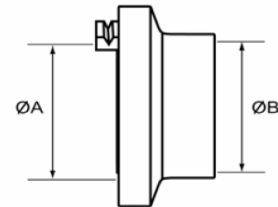

SMS Couplings & Adaptors

Delivery Hose Coupling

Description	ØA	ØB	Stock Ref No.
SMS 32 x 38mm Hose Tail	41	38	COG709938
SMS 63 x 25mm Hose Tail	76	25	COG719925
SMS 63 x 38mm Hose Tail	76	38	COG719938
SMS 63 x 52mm Hose Tail	76	52	COG719952
SMS 63 x 64mm Hose Tail	76	64	COG719964
SMS 63 x 75mm Hose Tail	76	75	COG719975

Female Adaptors

Description	ØA	ØB	Stock Ref No.
SMS 32	41	1" BSP Female	ADG701004
SMS 32	41	2" BSP Female	ADG701008
SMS 63	76	1" BSP Female	ADG711004
SMS 63	76	1½" BSP Female	ADG711006
SMS 63	76	2" BSP Female	ADG711008
SMS 63	76	2½" BSP Female	ADG711009
SMS 63	76	3" BSP Female	ADG711010

Blank Cap & Chain

Description	ØA	Stock Ref No.
SMS 32 Blank Cap	41	BLG709900
SMS 63 Blank Cap	76	BLG719900

Sealing Ring & Spares

Description	Stock Ref No.
SMS 32 Washers	XWS700001
SMS 63 Washers	XWS710001