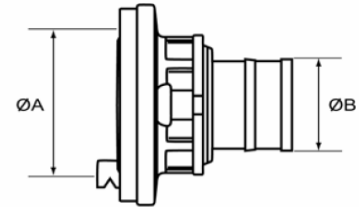

SMS Couplings & Adaptors

Delivery Hose Coupling

Description	ØA	ØB	Stock Ref No.
SMS 32 x 38mm Hose Tail	41	38	COG709938
SMS 63 x 25mm Hose Tail	76	25	COG719925
SMS 63 x 38mm Hose Tail	76	38	COG719938
SMS 63 x 52mm Hose Tail	76	52	COG719952
SMS 63 x 64mm Hose Tail	76	64	COG719964
SMS 63 x 75mm Hose Tail	76	75	COG719975

Female Adaptors

Description	ØA	ØB	Stock Ref No.
SMS 32	41	1" BSP Female	ADG701004
SMS 32	41	2" BSP Female	ADG701008
SMS 63	76	1" BSP Female	ADG711004
SMS 63	76	1½" BSP Female	ADG711006
SMS 63	76	2" BSP Female	ADG711008
SMS 63	76	2½" BSP Female	ADG711009
SMS 63	76	3" BSP Female	ADG711010

Blank Cap & Chain

Description	ØA	Stock Ref No.
SMS 32 Blank Cap	41	BLG709900
SMS 63 Blank Cap	76	BLG719900

Sealing Ring & Spares

Description	Stock Ref No.
SMS 32 Washers	XWS700001
SMS 63 Washers	XWS710001