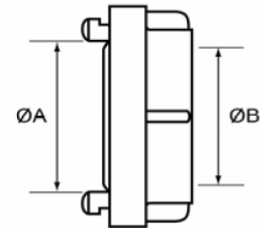

Storz Adaptors

Female Adaptors

Description	ØA	ØB	Stock Ref No.
Storz D x 19mm	31	¾" BSP Female	ADG751003
Storz D x 25mm	31	1" BSP Female	ADG751004
Storz 38 x 38mm	52	1½" BSP Female	ADG761006
Storz 38 x 52mm	52	2" BSP Female	ADG761008
Storz C x 38mm	66	1½" BSP Female	ADG781006
Storz C x 52mm	66	2" BSP Female	ADG781008
Storz C x 65mm	66	2½" BSP Female	ADG781009
Storz 65 x 52mm	81	2" BSP Female	ADG791008
Storz 65 x 64mm	81	2½" BSP Female	ADG791009
Storz B x 52mm	89	2" BSP Female	ADG801008
Storz B x 65mm	89	2½" BSP Female	ADG801009

Male Adaptors

Description	ØA	ØB	Stock Ref No.
Storz D x 19mm	31	¾" BSP Male	ADG751023
Storz D x 25mm	31	1" BSP Male	ADG751024
Storz 38 x 38mm	52	1½" BSP Male	ADG761026
Storz 38 x 52mm	52	2" BSP Male	ADG761028
Storz C x 38mm	66	1½" BSP Male	ADG781026
Storz C x 52mm	66	2" BSP Male	ADG781028
Storz C x 65mm	66	2½" BSP Male	ADG781029
Storz 65 x 52mm	81	2" BSP Male	ADG791028
Storz 65 x 65mm	81	2½" BSP Male	ADG791029
Storz B x 52mm	89	2" BSP Male	ADG801028
Storz B x 64mm	89	2½" BSP Male	ADG801029