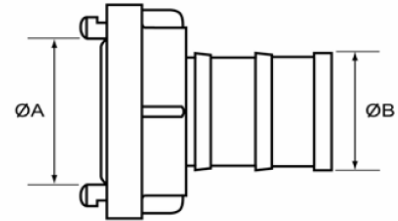

## Storz Couplings

### Delivery Hose Coupling

<i>Description</i>	$\varnothing A$	$\varnothing B$	<i>Stock Ref No.</i>
Storz D x 19mm Hose Tail	31	19	COG759919
Storz D x 25mm Hose Tail	31	25	COG759925
Storz 38 x 38mm Hose Tail	52	38	COG769938
Storz C x 38mm Hose Tail	66	38	COG789938
Storz C x 45mm Hose Tail	66	45	COG789945
Storz C x 52mm Hose Tail	66	52	COG789952
Storz C x 64mm Hose Tail	66	64	COG789964
Storz 65 x 45mm Hose Tail	81	45	COG799945
Storz 65 x 52mm Hose Tail	81	52	COG799952
Storz 65 x 64mm Hose Tail	81	64	COG799964
Storz B x 25mm Hose Tail	89	25	COG809925
Storz B x 38mm Hose Tail	89	38	COG809938
Storz B x 64mm Hose Tail	89	64	COG809964

### Blank Cap & Chain

<i>Description</i>	$\varnothing A$	<i>Stock Ref No.</i>
Storz D Blank Cap	31	BLG759900
Storz 38 Blank Cap	52	BLG769900
Storz C Blank Cap	66	BLG789900
Storz 65 Blank Cap	81	BLG799900
Storz B Blank Cap	89	BLG809900