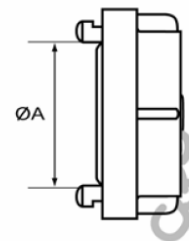

## Storz Couplings

### Delivery Hose Coupling

<i>Description</i>	$\varnothing A$	$\varnothing B$	<i>Stock Ref No.</i>
Storz D x 19mm Hose Tail	31	19	COG759919
Storz D x 25mm Hose Tail	31	25	COG759925
Storz 38 x 38mm Hose Tail	52	38	COG769938
Storz C x 38mm Hose Tail	66	38	COG789938
Storz C x 45mm Hose Tail	66	45	COG789945
Storz C x 52mm Hose Tail	66	52	COG789952
Storz C x 64mm Hose Tail	66	64	COG789964
Storz 65 x 45mm Hose Tail	81	45	COG799945
Storz 65 x 52mm Hose Tail	81	52	COG799952
Storz 65 x 64mm Hose Tail	81	64	COG799964
Storz B x 25mm Hose Tail	89	25	COG809925
Storz B x 38mm Hose Tail	89	38	COG809938
Storz B x 64mm Hose Tail	89	64	COG809964

### Blank Cap & Chain

<i>Description</i>	$\varnothing A$	<i>Stock Ref No.</i>
Storz D Blank Cap	31	BLG759900
Storz 38 Blank Cap	52	BLG769900
Storz C Blank Cap	66	BLG789900
Storz 65 Blank Cap	81	BLG799900
Storz B Blank Cap	89	BLG809900