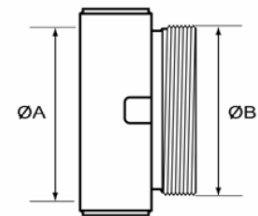

Uni Adaptors

Female x Female Adaptors (Not Swivel)

Description	A	ØB	Stock Ref No.
UNI 25	M34 x 3	1" BSP Female	ADG851044
UNI 45	M56 x 4	1½" BSP Female	ADG861046
UNI 45	M56 x 4	2" BSP Female	ADG861048
UNI 70	M85 x 6	2" BSP Female	ADG871048
UNI 70	M85 x 6	2½" BSP Female	ADG871049

Female x Male Adaptors (Not Swivel)

Description	A	ØB	Stock Ref No.
UNI 25	M34 x 3	1" BSP Male	ADG851064
UNI 45	M56 x 4	1½" BSP Male	ADG861066
UNI 45	M56 x 4	2" BSP Male	ADG861068
UNI 70	M85 x 6	2" BSP Male	ADG871068
UNI 70	M85 x 6	2½" BSP Male	ADG871069

Male x Female Adaptors (Not Swivel)

Description	A	ØB	Stock Ref No.
UNI 25	M34 x 3	1" BSP Female	ADG851004
UNI 45	M56 x 4	1½" BSP Female	ADG861006
UNI 45	M56 x 4	2" BSP Female	ADG861008
UNI 70	M85 x 6	2" BSP Female	ADG871008
UNI 70	M85 x 6	2½" BSP Female	ADG871009