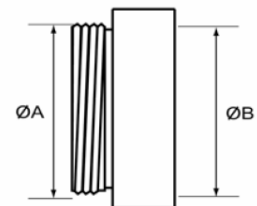

Uni Adaptors

Female x Female Adaptors (Not Swivel)

Description	A	ØB	Stock Ref No.
UNI 25	M34 x 3	1" BSP Female	ADG851044
UNI 45	M56 x 4	1½" BSP Female	ADG861046
UNI 45	M56 x 4	2" BSP Female	ADG861048
UNI 70	M85 x 6	2" BSP Female	ADG871048
UNI 70	M85 x 6	2½" BSP Female	ADG871049

Female x Male Adaptors (Not Swivel)

Description	A	ØB	Stock Ref No.
UNI 25	M34 x 3	1" BSP Male	ADG851064
UNI 45	M56 x 4	1½" BSP Male	ADG861066
UNI 45	M56 x 4	2" BSP Male	ADG861068
UNI 70	M85 x 6	2" BSP Male	ADG871068
UNI 70	M85 x 6	2½" BSP Male	ADG871069

Male x Female Adaptors (Not Swivel)

Description	A	ØB	Stock Ref No.
UNI 25	M34 x 3	1" BSP Female	ADG851004
UNI 45	M56 x 4	1½" BSP Female	ADG861006
UNI 45	M56 x 4	2" BSP Female	ADG861008
UNI 70	M85 x 6	2" BSP Female	ADG871008
UNI 70	M85 x 6	2½" BSP Female	ADG871009