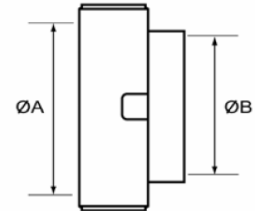

Uni Adaptors

Female x Female Adaptors (Not Swivel)

Description	A	ØB	Stock Ref No.
UNI 25	M34 x 3	1" BSP Female	ADG851044
UNI 45	M56 x 4	1½" BSP Female	ADG861046
UNI 45	M56 x 4	2" BSP Female	ADG861048
UNI 70	M85 x 6	2" BSP Female	ADG871048
UNI 70	M85 x 6	2½" BSP Female	ADG871049

Female x Male Adaptors (Not Swivel)

Description	A	ØB	Stock Ref No.
UNI 25	M34 x 3	1" BSP Male	ADG851064
UNI 45	M56 x 4	1½" BSP Male	ADG861066
UNI 45	M56 x 4	2" BSP Male	ADG861068
UNI 70	M85 x 6	2" BSP Male	ADG871068
UNI 70	M85 x 6	2½" BSP Male	ADG871069

Male x Female Adaptors (Not Swivel)

Description	A	ØB	Stock Ref No.
UNI 25	M34 x 3	1" BSP Female	ADG851004
UNI 45	M56 x 4	1½" BSP Female	ADG861006
UNI 45	M56 x 4	2" BSP Female	ADG861008
UNI 70	M85 x 6	2" BSP Female	ADG871008
UNI 70	M85 x 6	2½" BSP Female	ADG871009